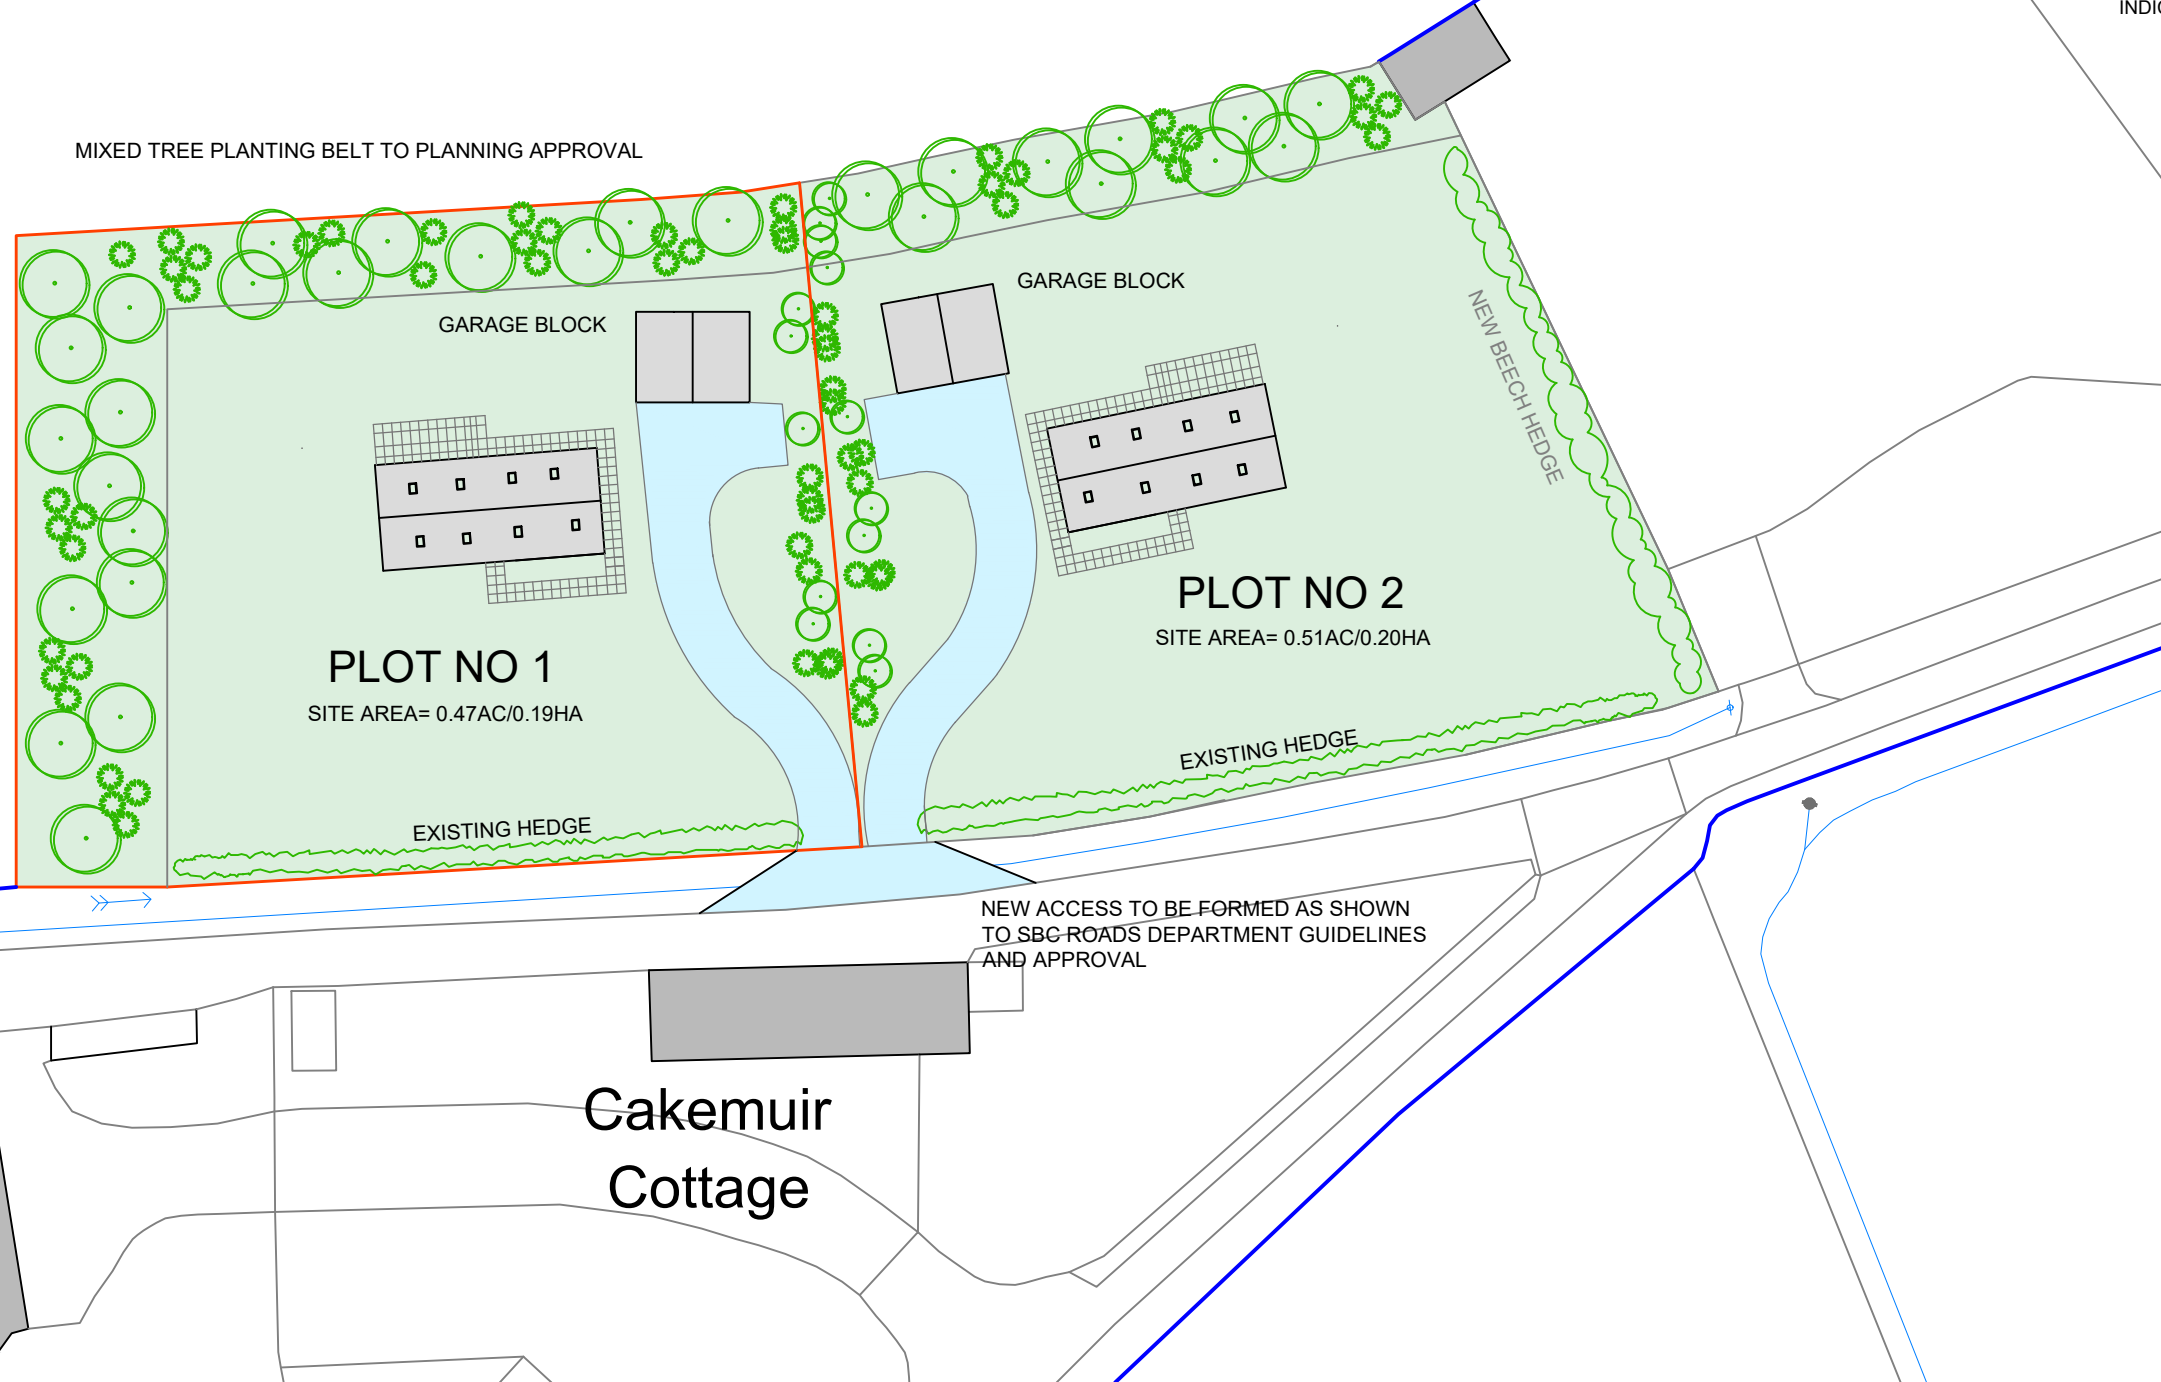

INDICATIVE HOUSE TYPE

AH Aidan Hume Design Ltd
Architectural Services

113 Channel Street
Galashiels
TD1 1BN
email: aidan.ahdesign@outlook.com
tel: 07722 592343 or 07788 420522

Project:
PLOT 1
PROPOSED DWELLING HOUSE,
NORTH OF CAKEMUIR COTTAGE
NENTHORN
KELSO, TD5 7RY

Client:
Mr & Mrs Forster

Title:
SITE LAYOUT PLAN

Scale: 1 : 500	Paper size: A3	Drawn by: DP	Date: 14.06.21
Project no: AH170	Drawing no: SP02	Issue: A	

© Aidan Hume Design Ltd. This drawing should not be copied or reproduced, or used for other than the stated project, without prior consent.